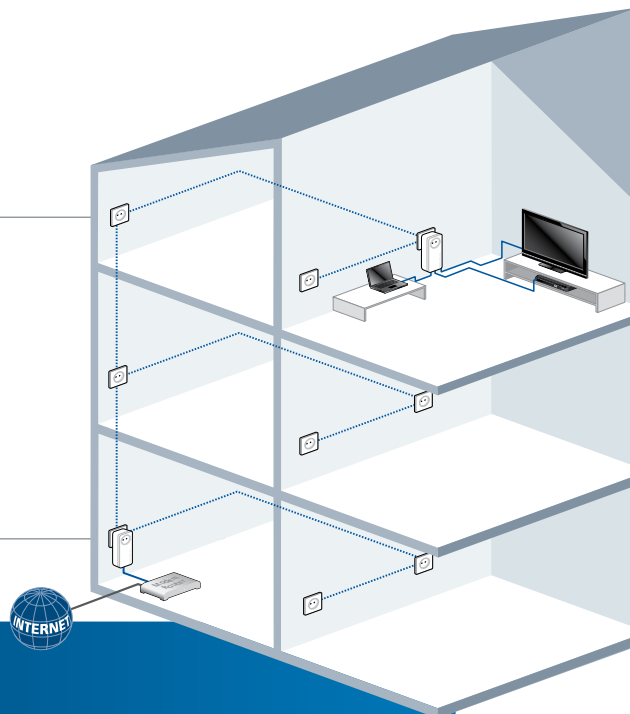

NEW GENERATION

STRONGER +

FARTHER +

FASTER +

The latest Powerline technology ensures a stable Internet connection with significantly longer ranges. Uses your power outlets even more efficiently.